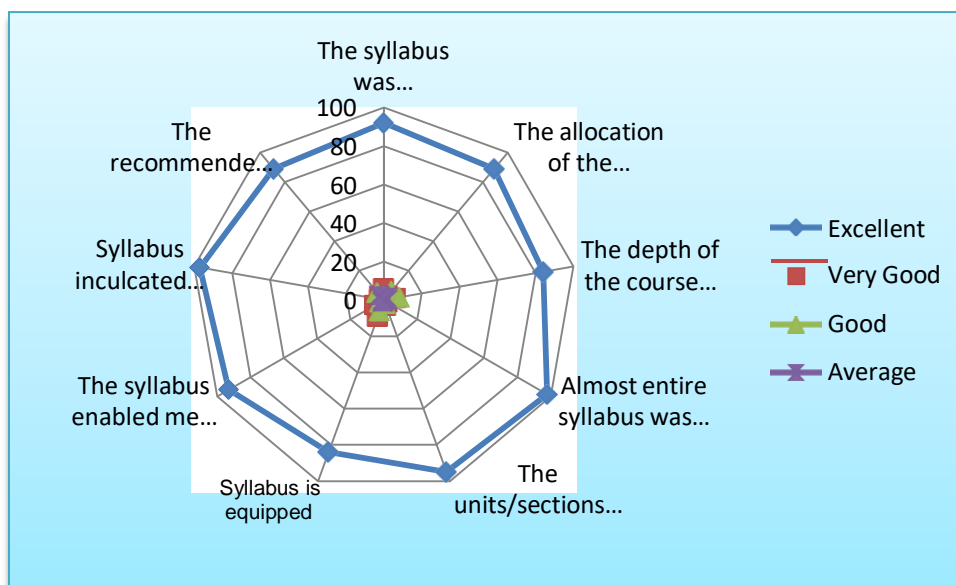

ST. XAVIER'S COLLEGE MAHUADANR

Estd: 2011. Affiliated to Nilamber-Pitamber University, MedininagarNPU/R/953/11

P.O- Mahuadanr, Dist.Latehar, Jharkhand 822119

Accredited with 'B' Grade by NAAC

AISHE-C-42763 ISO-9001:2015

Phone: 08986638271/08987890754 Email:sxcm DANR@gmail.com website:www.sxcm.co.in

2020-2021

Graphical Presentation of Feedback

Students Feedback on Curriculum