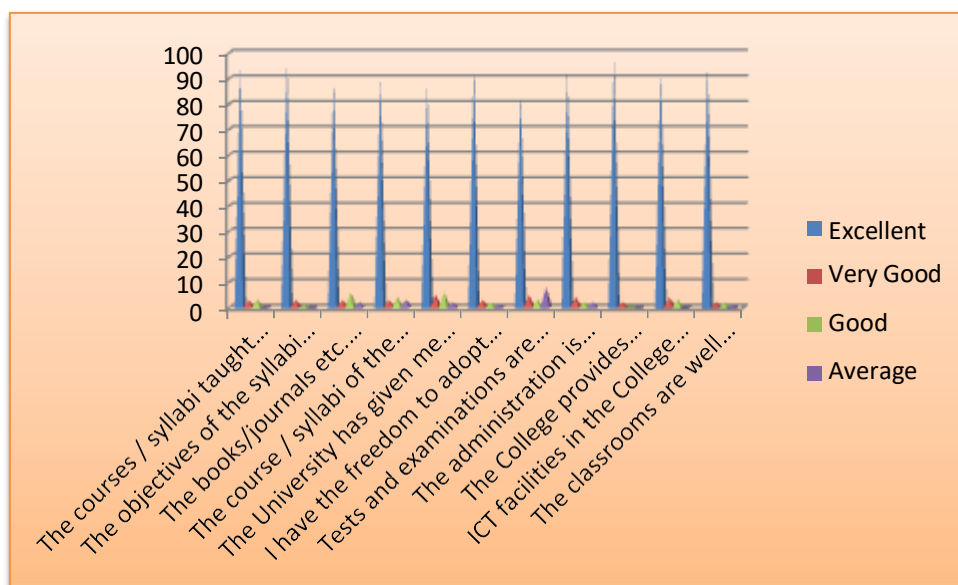

Teachers Feedback on Curriculum