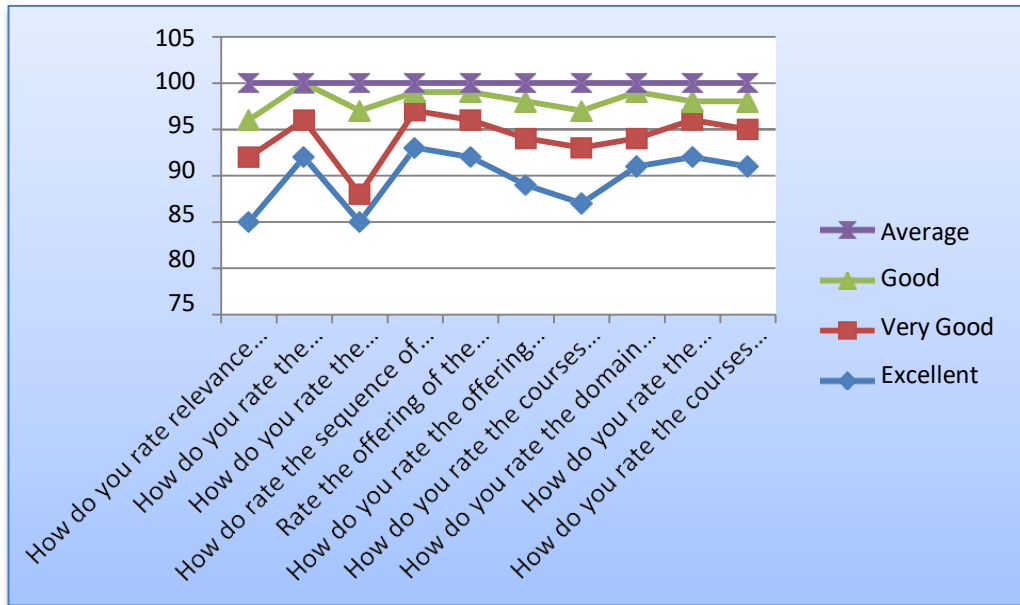

Alumni Feedback on Curriculum

Employers Feedback on Curriculum

Principal
St.Xavier's College
Mahuadanr